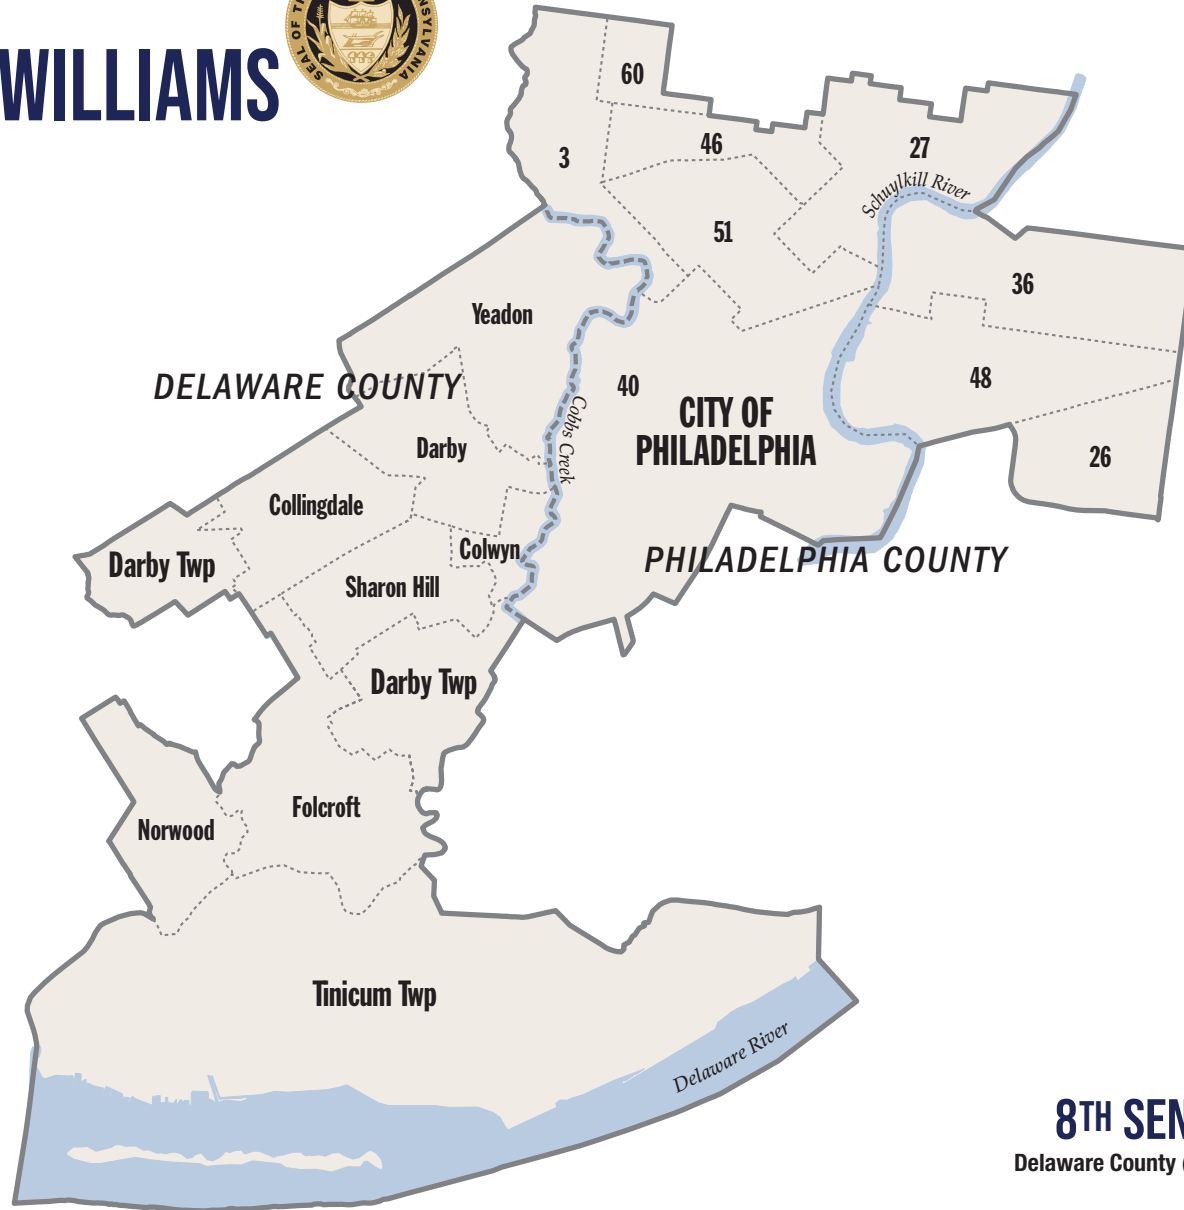

STATE SENATOR

# ANTHONY H. WILLIAMS

Commonwealth of Pennsylvania

**8<sup>TH</sup> SENATORIAL DISTRICT**  
Delaware County (Part) & Philadelphia County (Part)